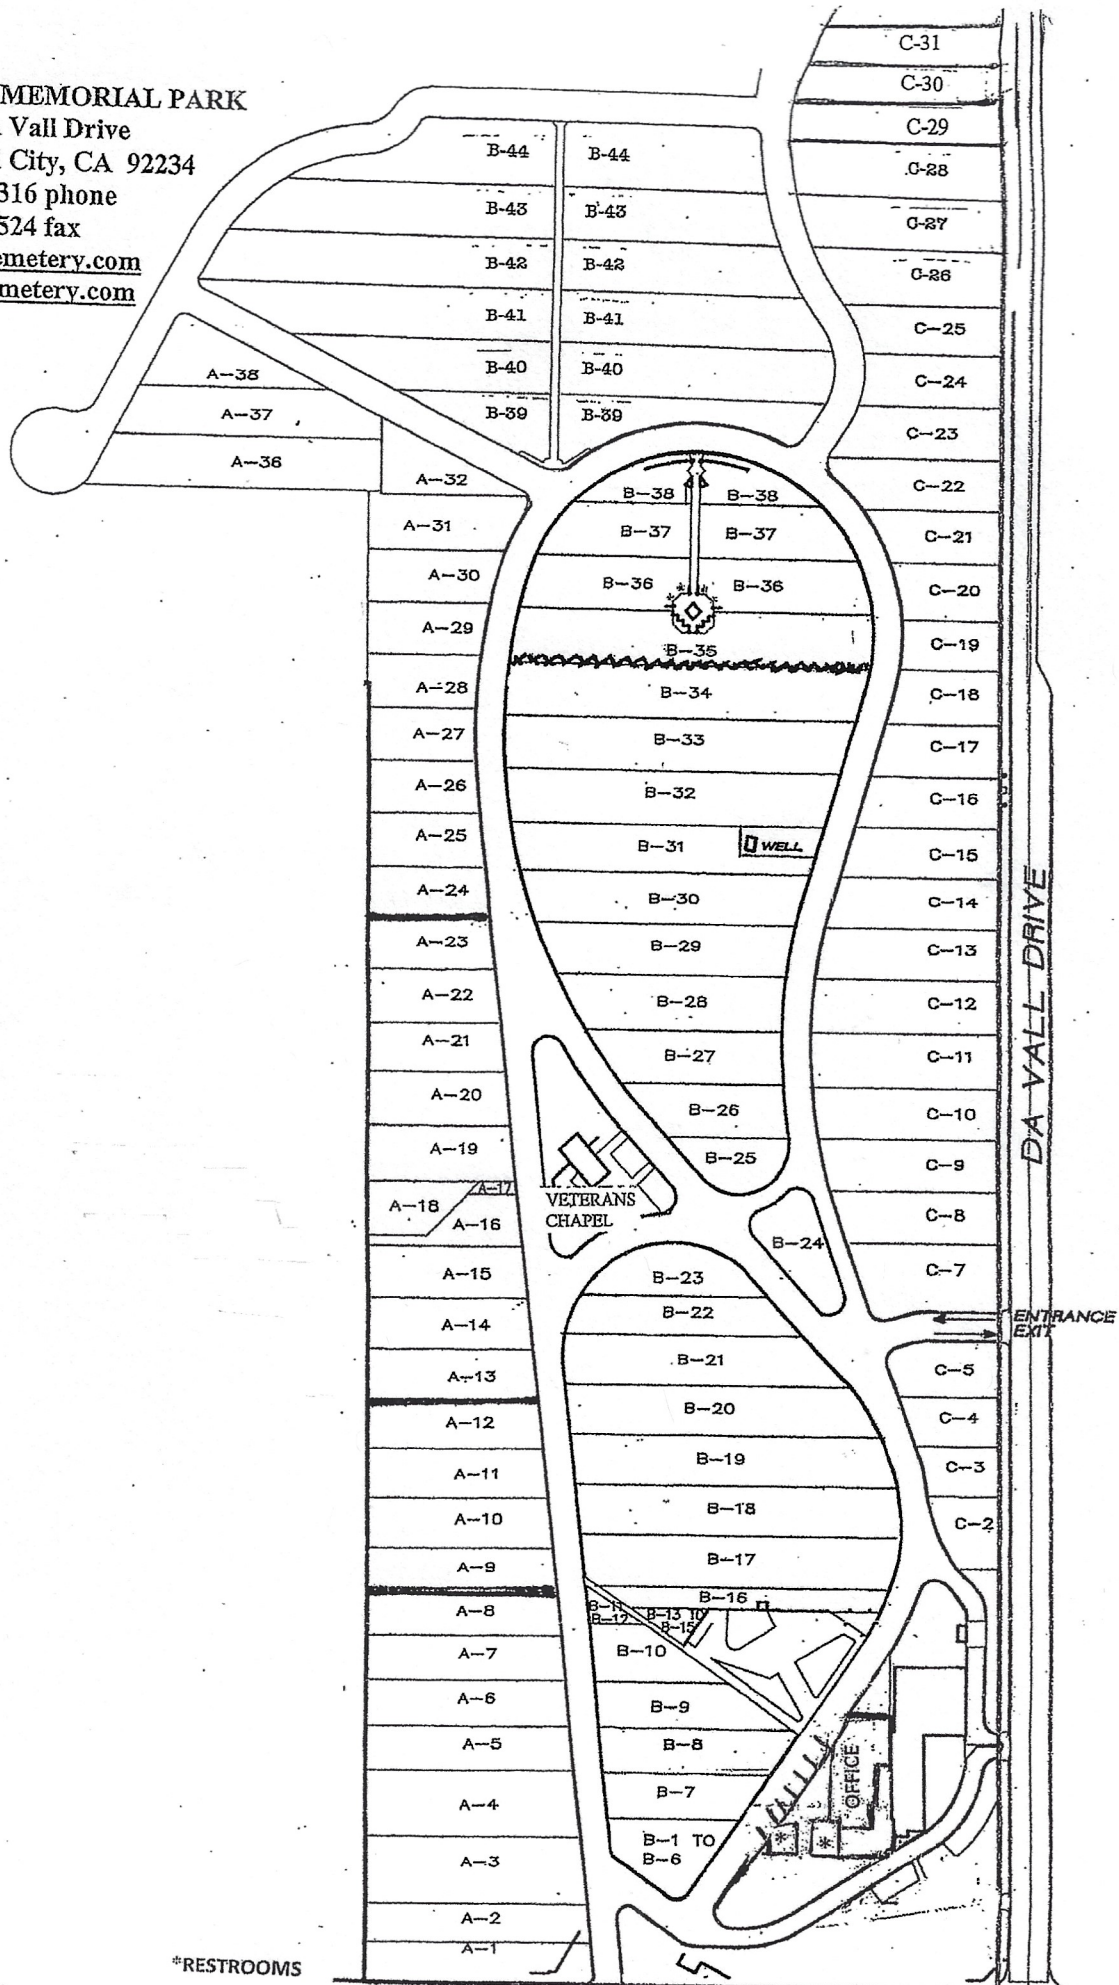

DESERT MEMORIAL PARK
 31-705 Da Vall Drive
 Cathedral City, CA 92234
 760-328-3316 phone
 760-321-6524 fax
info@pscemetery.com
www.pscemetery.com

*RESTROOMS